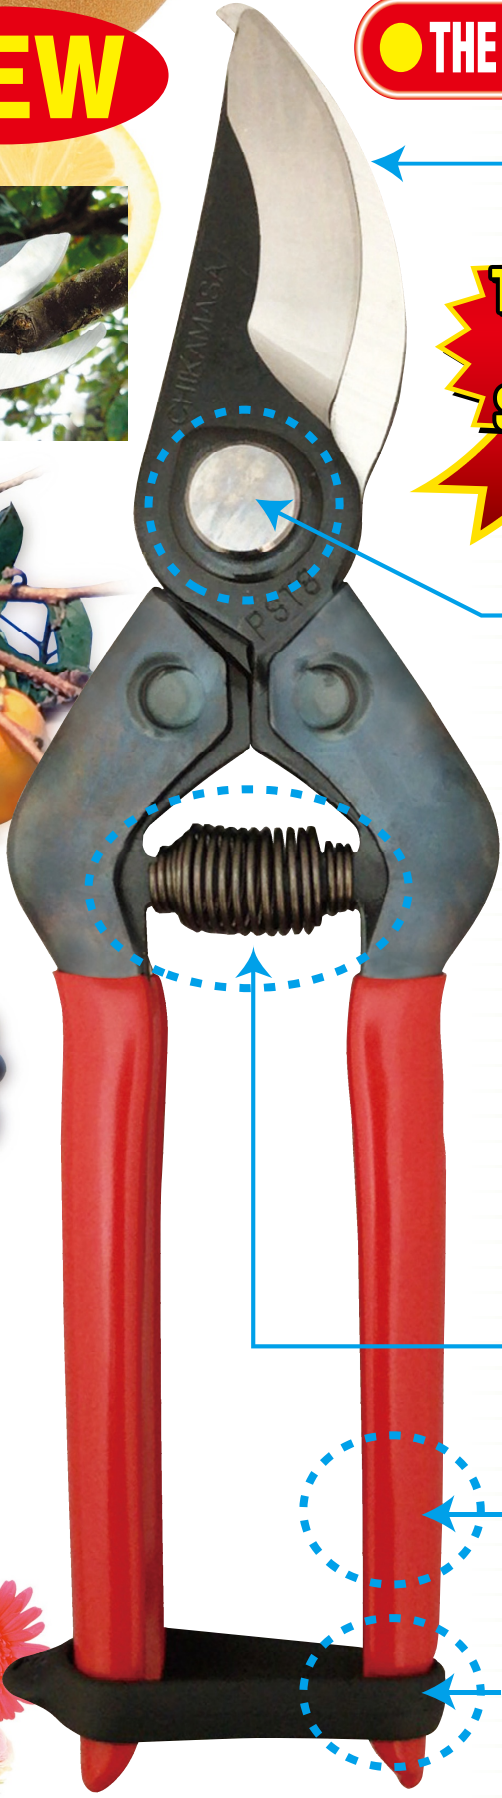

NEW

● **THE REINFORCING RIB TO ENHANCE STRENGTH**

● **LIGHT WEIGHT AND LESS FATIGUE**

**THIN BLADE
MAKES
SHARP CUT**

RAZOR SHARP EDGE FINISH WITH AN IDEAL ANGLE. THIN BLADES MAKES SHARP CUT. THE REINFORCING RIB IS GIVEN NEAR THE RIVET TO ENHANCE STRENGTH.

STRONG RIVET

RIVET DOES NOT WEAR DOWN, AND KEEPS THE SMOOTH SHARPNESS.

USES: WIDE GARDENING USE

PST-8

**SOFT COIL
SPRING**

**GRIP FITS HAND
COMFORTABLY**

**BAND
SAFETY BAND RELEASES EASILY**

SPECIFICATIONS

- TOTAL LENGTH / 190mm
 - LENGTH OF BLADE / 45mm
 - WEIGHT / 160 g
 - BLADE / HIGH-QUALITY CARBON STEEL
 - GRIP / STEEL PLATE / NON SLIP COATING
- JAN CODE : 4967645 131406

Manufacturer