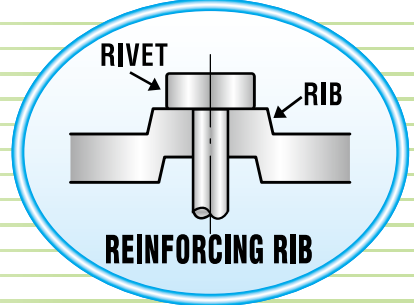

NEW

● **THE REINFORCING RIB TO ENHANCE STRENGTH**

● **LIGHT WEIGHT AND LESS FATIGUE**

**THIN BLADE
MAKES
SHARP CUT**

RAZOR SHARP EDGE FINISH WITH AN IDEAL ANGLE. THIN BLADES MAKES SHARP CUT. THE REINFORCING RIB IS GIVEN NEAR THE RIVET TO ENHANCE STRENGTH.

STRONG RIVET

RIVET DOES NOT WEAR DOWN, AND KEEPS THE SMOOTH SHARPNESS.

USES: WIDE GARDENING USE

PST-8

**SOFT COIL
SPRING**

**GRIP FITS HAND
COMFORTABLY**

**BAND
SAFETY BAND RELEASES EASILY**

SPECIFICATIONS

- TOTAL LENGTH / 190mm
 - LENGTH OF BLADE / 45mm
 - WEIGHT / 160 g
 - BLADE / HIGH-QUALITY CARBON STEEL
 - GRIP / STEEL PLATE / NON SLIP COATING
- JAN CODE : 4967645 131406

Manufacturer