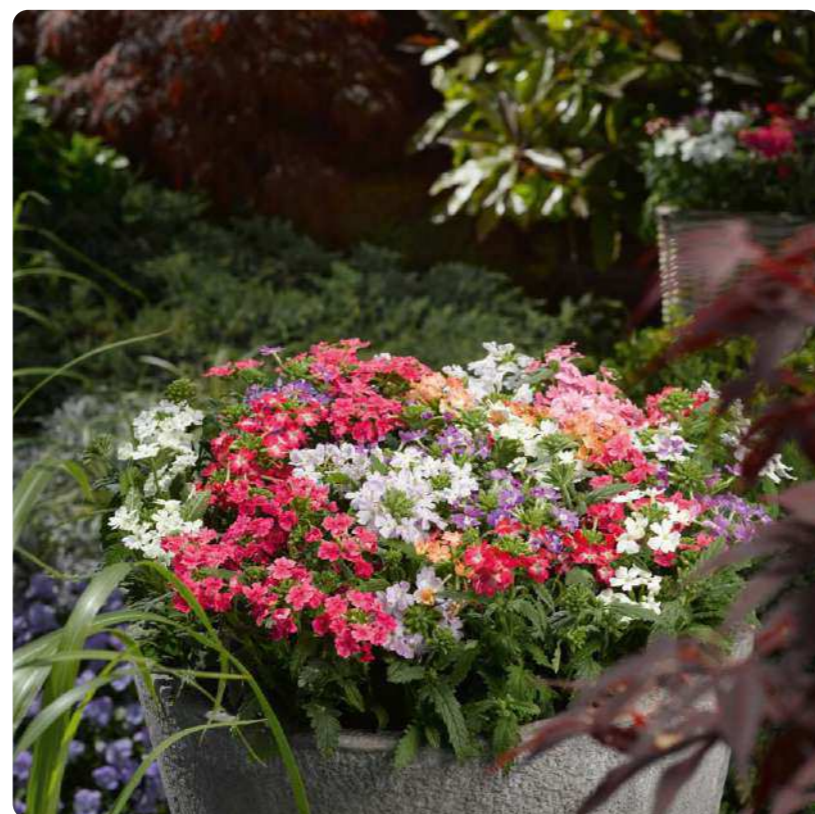

Obsession

Verbena Hybrida

Color that will mesmerize.

Obsession has a compact and branched habit ideal for high density production and shipping. It is early, uniform, multi-branching and very floriferous. Its wide range of colors including 'eyed' varieties attract impulse sales, and its strong tolerance to powdery mildew helps ensure consumer satisfaction.

- Perfect for packs and small pots with strong branching and high uniformity that make production a breeze.
- Very early with fast follow-up flowering, so plants stay in bloom longer
- Available in unique twister patterns previously found only in cuttings and a wide range of other bold colors and top notch mixes.