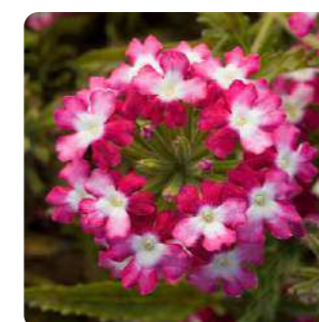

Obsession

Verbena Hybrida

Color that will mesmerize.

Obsession has a compact and branched habit ideal for high density production and shipping. It is early, uniform, multi-branching and very floriferous. Its wide range of colors including 'eyed' varieties attract impulse sales, and its strong tolerance to powdery mildew helps ensure consumer satisfaction.

Eyed Mix
70000529

Germ. rate	Product form	Pot size	PGR	Crop time after potting	Finished plant shipping month	Plant height	Habit	Exposure
85%	Raw, primed	Packs/9-11 cm	No	8-10 weeks	March-July	15-20 cm	Upright	Sun

Obsession Twister

Verbena Hybrida

High density with a twist.

The unique Twister flower pattern, invented by Syngenta Flowers in vegetative Verbena, is now available in seeds. Like the rest of the Obsession series, the Twister colors are very early flowering on naturally compact plants ideal for high density pack and pot production.

- Long shelf-life at retail.
- Strong tolerance to Powdery Mildew in the garden.

Obsession Twister Purple 70060507

Purple
70060507

Red
70060510

Germ. rate	Product form	Pot size	PGR	Crop time after potting	Finished plant shipping month	Plant height	Habit	Exposure
80%	Raw, primed	Packs/9-11 cm	No	8-10 weeks	March-July	15-20 cm	Upright	Sun