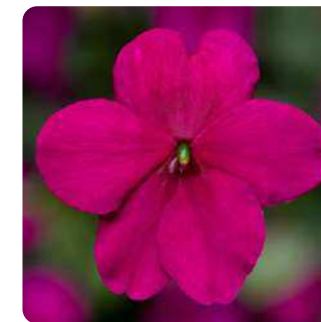

Red Star
70085103

Red
70078040

Violet
70072435

Purple
70078047

Mix
70082997

XL Star Mix
70092622

NEW
COLOR

| Germ. rate | Product form | Pot size | PGR | Crop time after potting | Finished plant shipping month | Plant height | Habit | Exposure |
|------------|--------------|-------------------|--------------|-------------------------|-------------------------------|--------------|----------|-----------|
| 95% | Raw | Packs/ 9-11 cm | If needed | 7-9 weeks | March-July | 20-25 cm | Mounding | Sun/Shade |