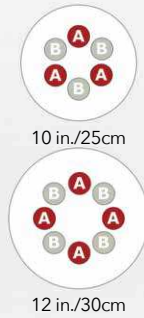

FIRE N NICE

(A) Easy Wave Red Velour Petunia & (B) Glitz Euphorbia

SPRING