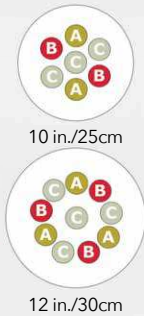

CORAL LIGHTS

(A) Easy Wave Yellow Petunia, (B) Shock Wave Coral Crush Petunia & (C) Glitz Euphorbia

SPRING