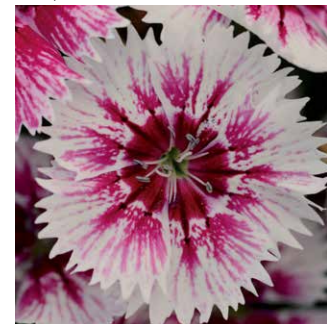

- Early flowering with the largest blooms of any *D. chinensis x barbatus* - up to 1.5 in./4 cm across.
- Performs well in gardens under tough conditions as an annual or biennial.
- Good for high-density Spring and Autumn pack or small pot programs.
- Bright green leaves.

Ideal Select™ Series F₁

Height: 8 to 10 in./20 to 25 cm
Spread: 8 in./20 cm

Seed supplied as: Raw, Pelleted

Plug crop time: 4 to 5 weeks
Transplant to finish: 4 to 5 weeks

- Well-matched habit and tight flowering window let you bench run and ship all together.
- Early-flowering series is good as an annual or biennial.
- Well-suited to high-density small pack or pot programs for Spring and Autumn sales.

Floral Lace Violet Picotee

Floral Lace Mixture

Ideal Select Rose *Fleuroselect Quality Mark, RHS Award of Garden Merit*

Ideal Select Violet *All-America Selections National Winner (All-America Classic)*

Ideal Select White