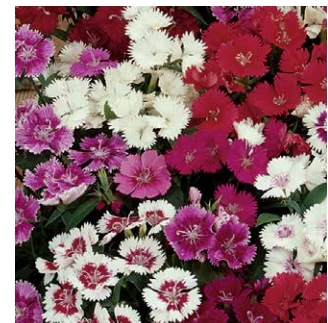

Ideal Select Mixture