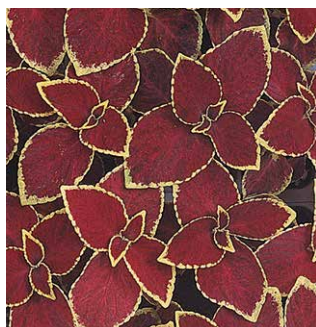

NEW

Wizard Select Mixture Improved Coleus

Wizard Mosaic Coleus

Wizard Rose Coleus

Wizard Jade Coleus

Wizard Sunset Coleus

Wizard Golden Coleus

Wizard Rose Coleus

Black Dragon Coleus

Wizard Scarlet Coleus

Wizard Coral Sunrise Coleus

Wizard Velvet Red Coleus

PACK COLEUS 
Solenostemon scutellarioides

Black Dragon 

Height: 12 to 14 in./30 to 36 cm
Spread: 10 to 12 in./25 to 30 cm

Seed supplied as: Raw

Plug crop time: 5 to 6 weeks
Transplant to finish: 5 to 6 weeks

- Exotic, serrated leaves and unusual texture set this variety apart from other coleus.
- Deep red colour with a purplish-black edge.
- Outstanding in packs or pots.

Wizard® Series 

Height: 12 to 14 in./30 to 36 cm
Spread: 10 to 12 in./25 to 30 cm

Seed supplied as: Raw

Plug crop time: 5 to 6 weeks
Transplant to finish: 7 to 9 weeks

- Low-maintenance, uniform and basal-branching plants are late-flowering, extending their landscape value.
- Mid-sized leaves.
- Great for packs.
- Useful for indoor plant programs.